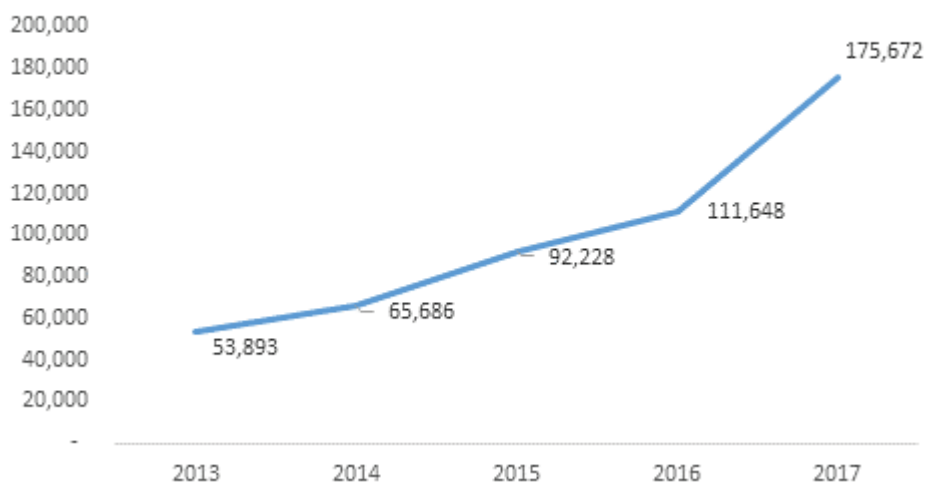

**bpl
tech**

- Library databases used 400,000 times since program launch
- Use of databases has grown 69% over 5 years
- This year, BPL issued 25,000 cards to students in Benton County.

BPL Database Use, 5-Year Snapshot