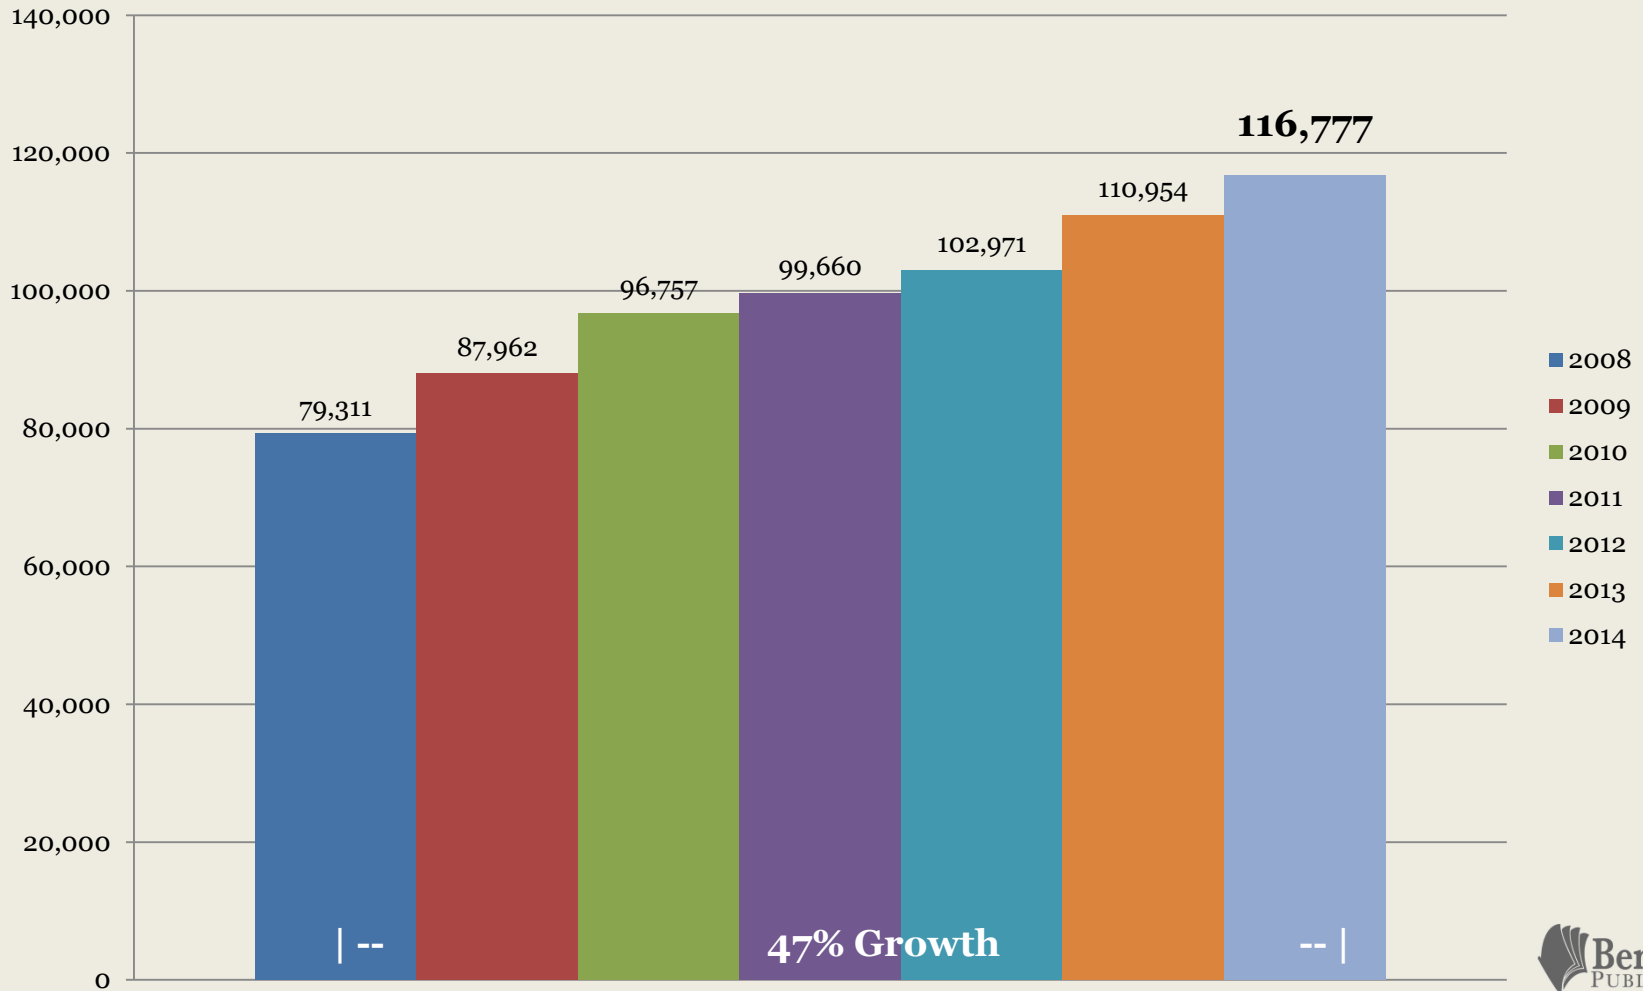

Summer Reading Recap

No. of Participants

No. of Hours Read

Summer Program Attendance

BPL Circulation: June & July

Circulation Breakdown by Collection

Total: 116,777 Check-Outs [June & July]

Special Thanks: Community Partners