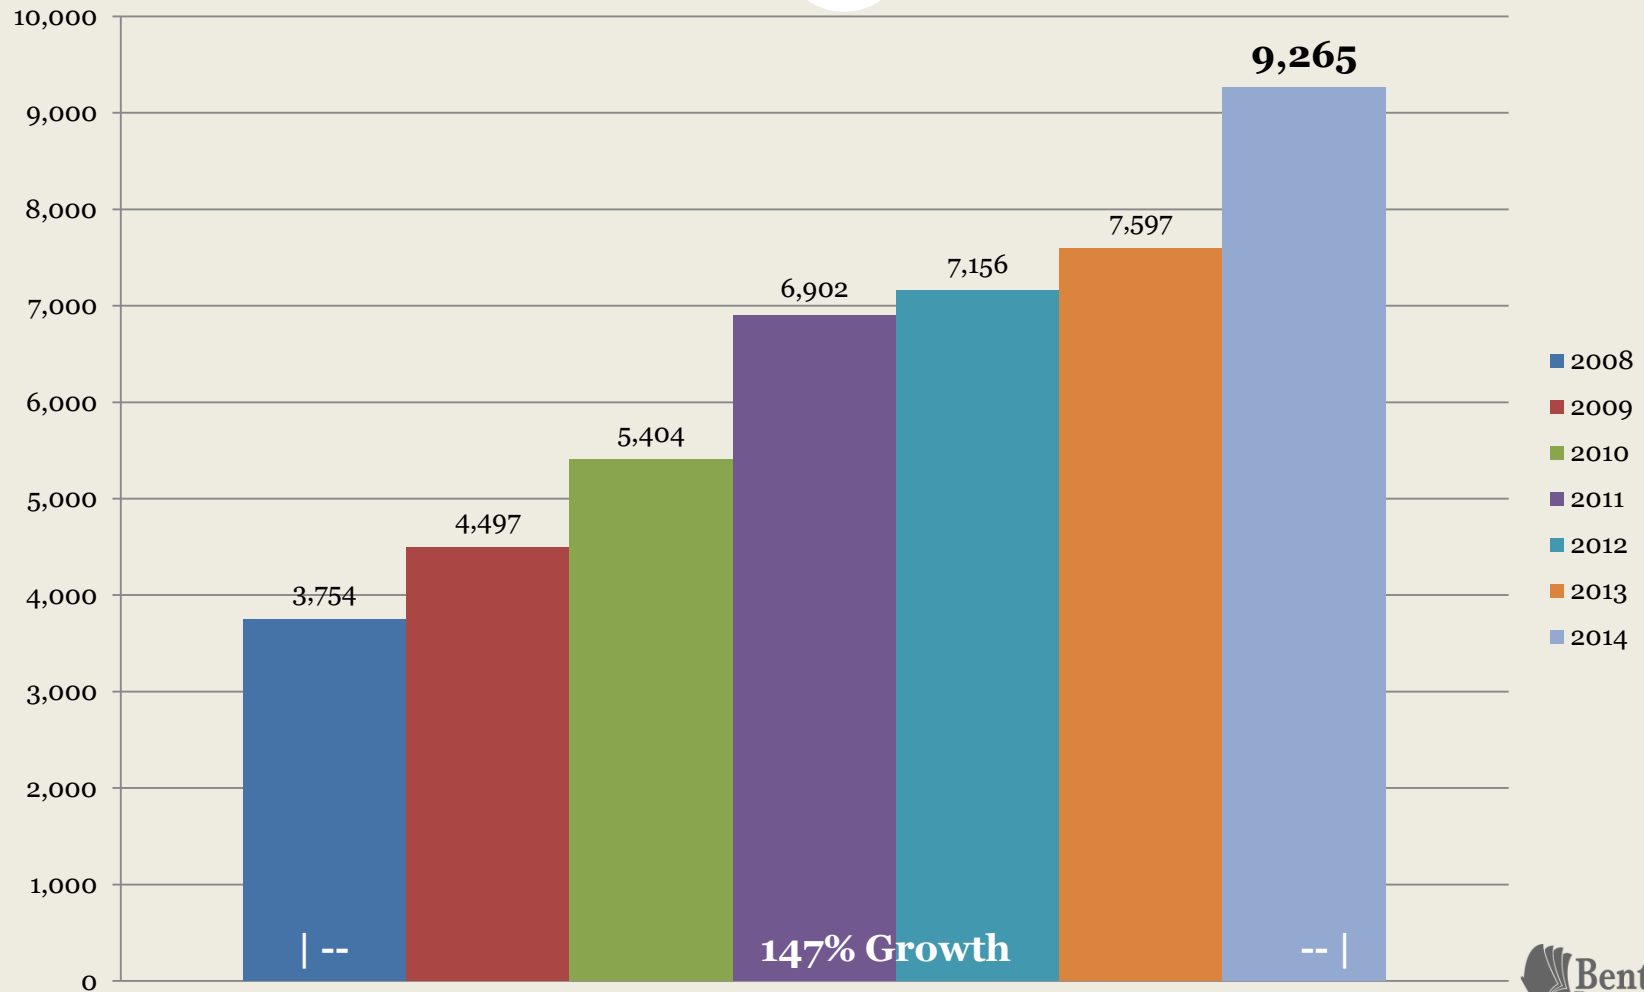

Summer Reading Recap

No. of Participants

No. of Hours Read

Summer Program Attendance

BPL Circulation: June & July

Circulation Breakdown by Collection

Total: 116,777 Check-Outs [June & July]

Special Thanks: Community Partners