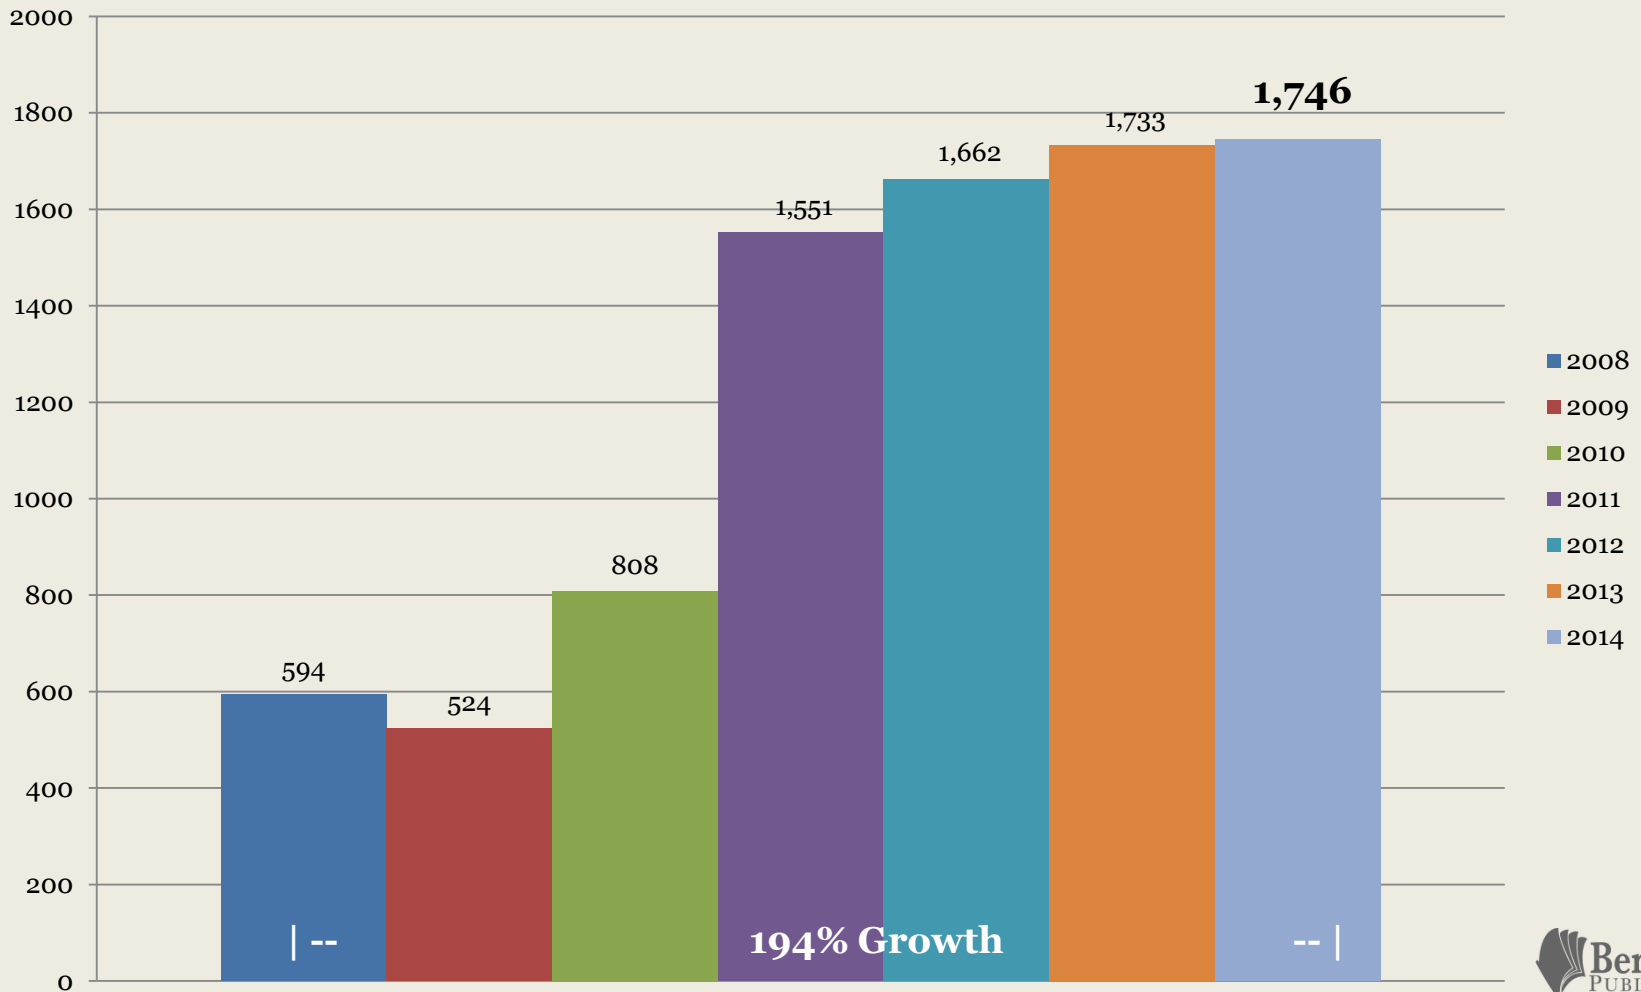

Summer Reading Recap

No. of Participants

No. of Hours Read

Summer Program Attendance

BPL Circulation: June & July

Circulation Breakdown by Collection

Total: 116,777 Check-Outs [June & July]

Special Thanks: Community Partners