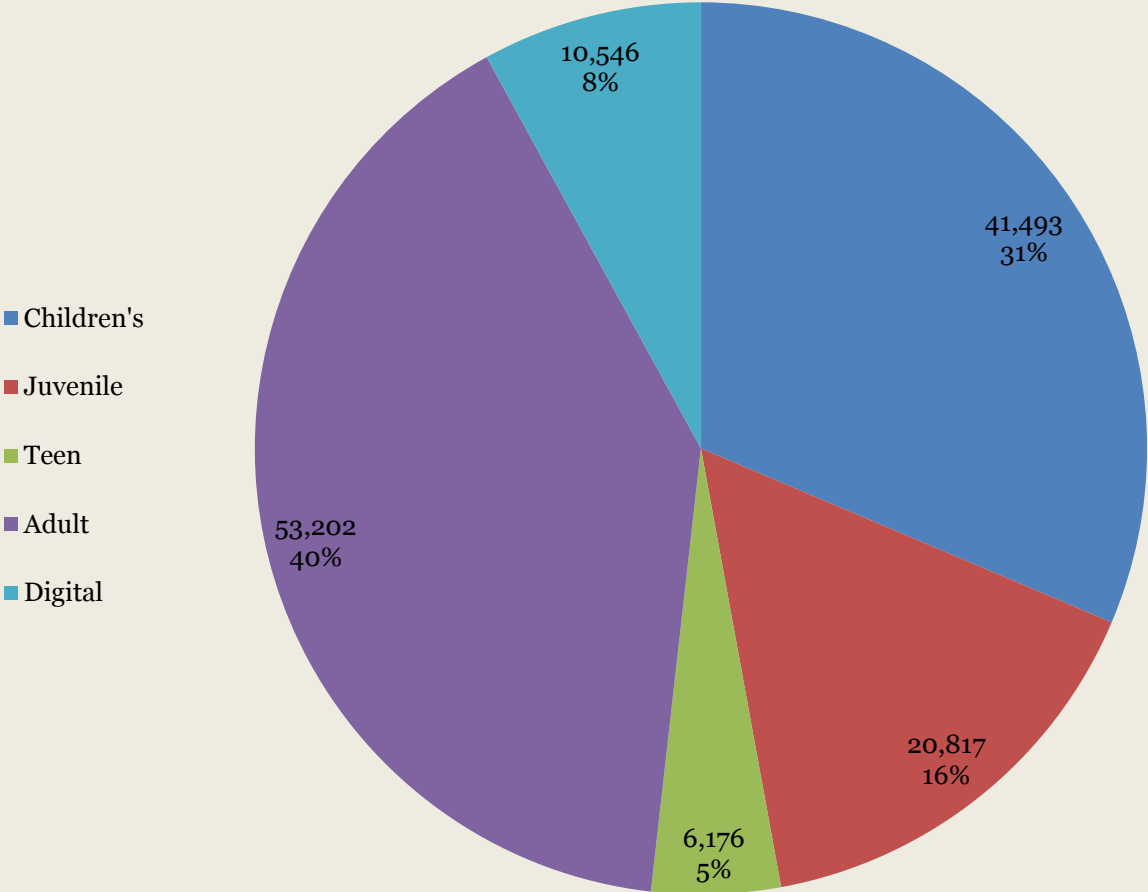

Summer Reading Recap

No. of Participants

No. of Hours Read

Summer Program Attendance

BPL Circulation: June & July

Circulation Breakdown by Collection

Total: 116,777 Check-Outs [June & July]

Special Thanks: Community Partners