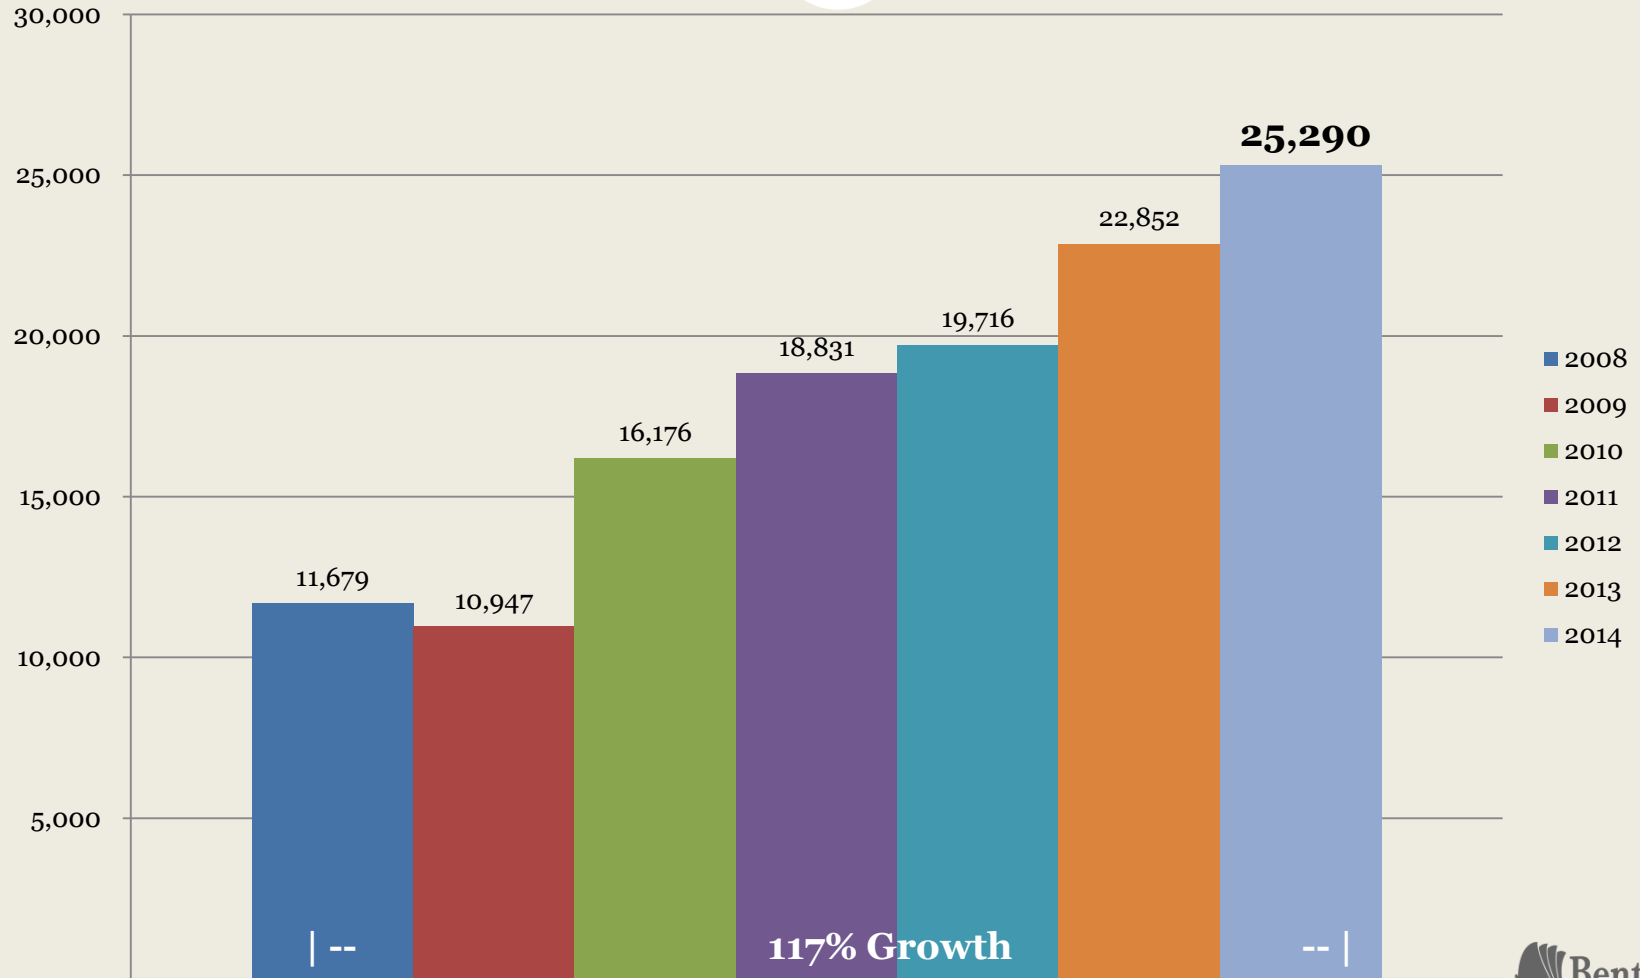

Summer Reading Recap

No. of Participants

No. of Hours Read

Summer Program Attendance

BPL Circulation: June & July

Circulation Breakdown by Collection

Total: 116,777 Check-Outs [June & July]

Special Thanks: Community Partners